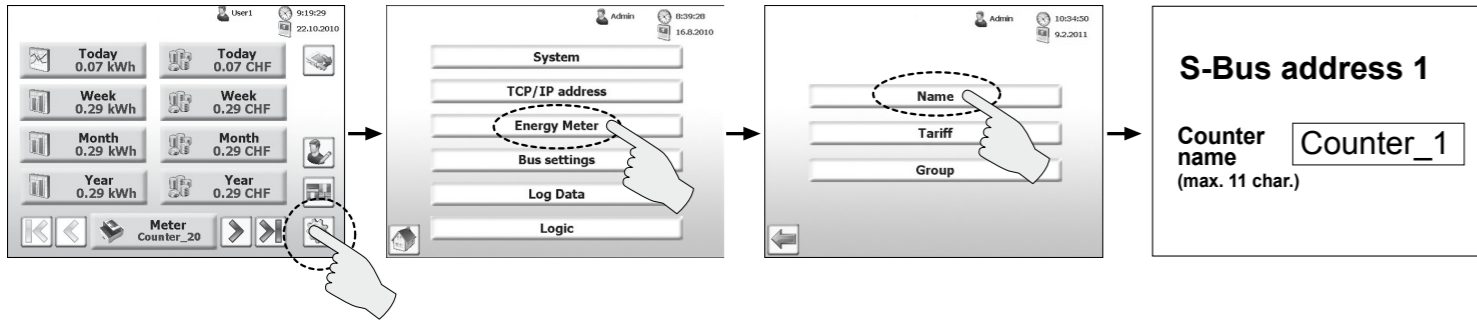

H

optional Name