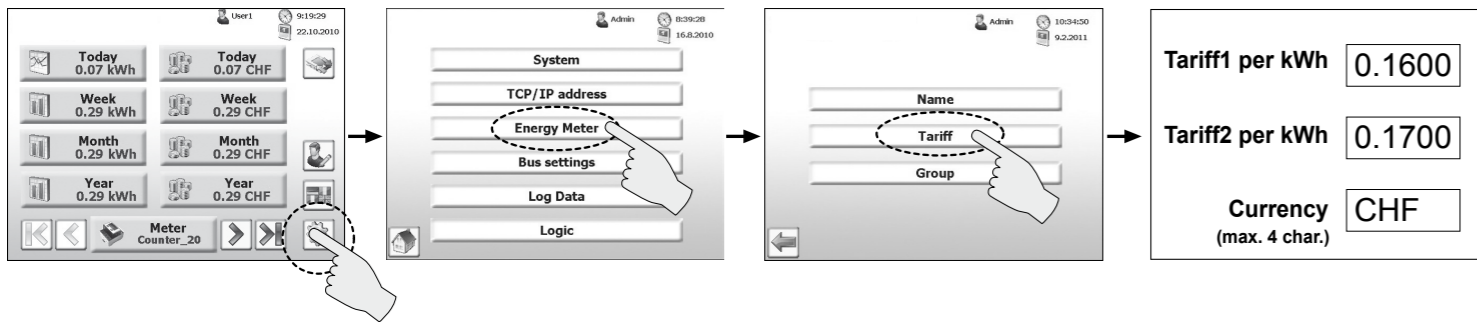

I

optional Tariff