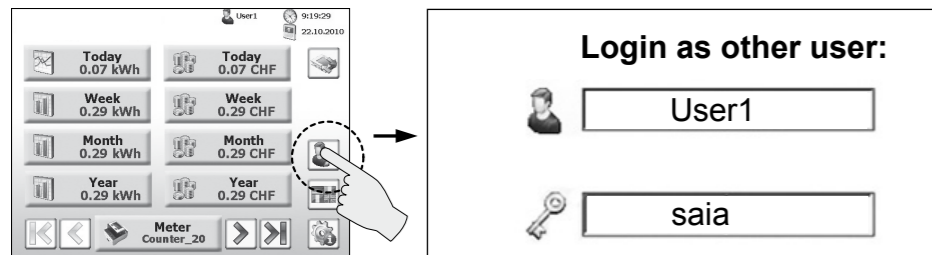

Change User

SBC Energy Meter

Install Guide

sEnergy

1

2

1 Transformer Ratio AWD3

3