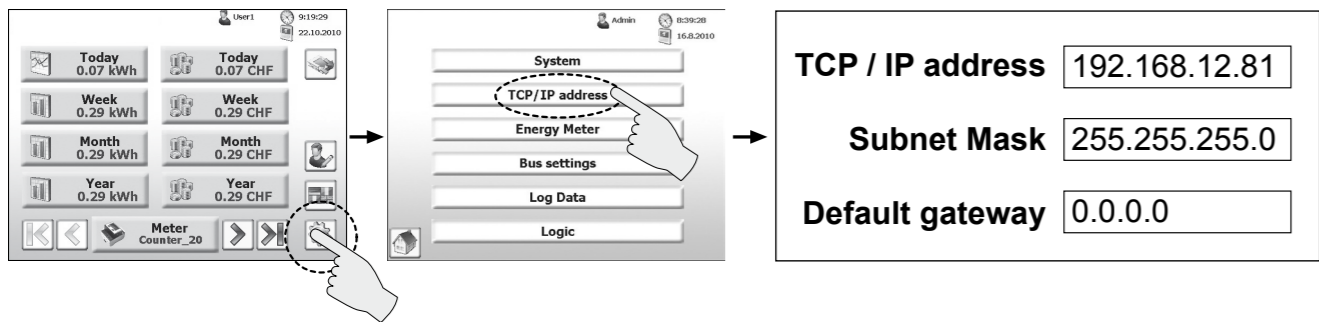

J

optional TCP / IP